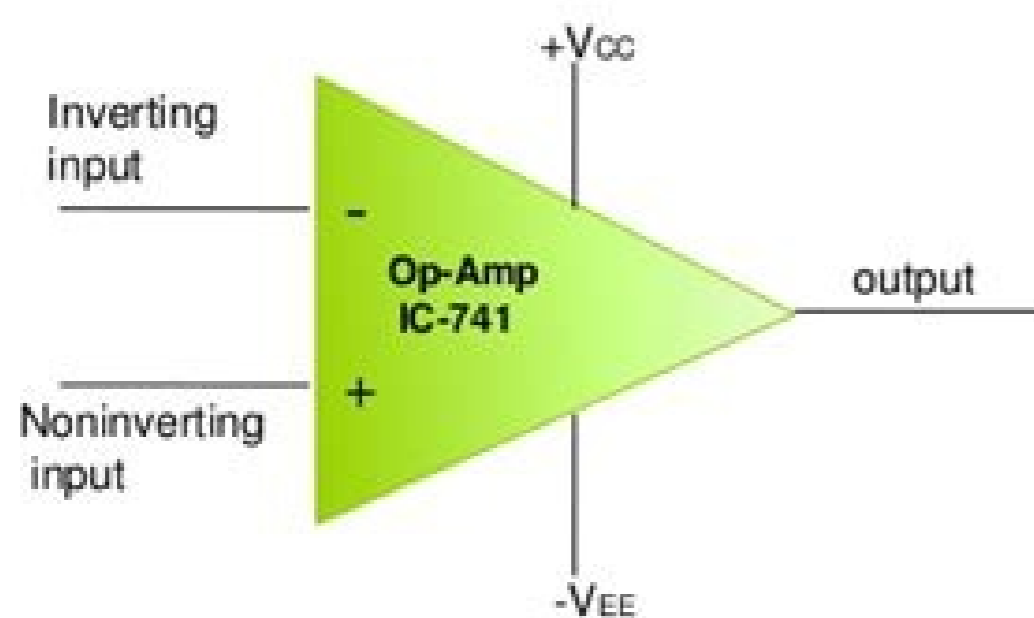

DC TO DC BOOSTER CIRCUIT OR BOOST CONVERTER

- A process that changes one DC voltage to a different DC voltage is called DC to DC conversion.
- A **boost converter** is a DC to DC converter with output voltage greater than the source voltage.
- A boost converter is sometimes called step-up converter since it "steps-up" the source voltage.
- DC to DC boosters are available as ICs requiring few more components and are also available as complete hybrid circuit modules, ready for use within an electronic assembly.

OP-AMP (IC-741)

- An operational amplifier is a direct-coupled high-gain amplifier.
- It offers the gain of the order of 10^6 .

- When no voltage is applied between gate and source, some current flows due to the voltage between drain and source.
- Let some positive voltage is applied at V_{GG} . Then the minority carriers i.e. holes, get repelled and the majority carriers i.e. electrons get attracted towards the SiO_2 layer.
- With some amount of positive potential at V_{GG} a certain amount of drain current I_D flows through source to drain.
- When this positive potential is further increased, the current I_D increases due to the flow of electrons from source and these are pushed further due to the voltage applied at V_{GG} .
- Hence the more positive the applied V_{GG} , the more the value of drain current I_D will be.
- The current flow gets enhanced due to the increase in electron flow better than in depletion mode. Hence this mode is termed as **Enhanced Mode MOSFET**.

Active Components

- Active components are those which conduct upon providing some external energy i.e. require electrical power to operate.
- Usually they inject power into the circuit.
- Examples – Diodes, Transistor, ICs, Transformer etc.

Active and passive components definition and examples. What is passive and active components. Difference between active and passive components with examples.

immunity (i-mu "ni-te) the condition of being immune; the protection against infectious disease conferred either by the immune response generated by immunization or previous infection or by other nonimmunologic factors. It encompasses the capacity to distinguish foreign material from self, and to neutralize, eliminate, or metabolize that which is ... Passive Optical Network vs. Active Optical Network The two popular optical systems that make FTTx broadband connections possible both do the same job; however, they differ in how this job is done. PONs and active optical networks (AONs) separate data and route it to their respective users, but one difference creates pros and cons for each